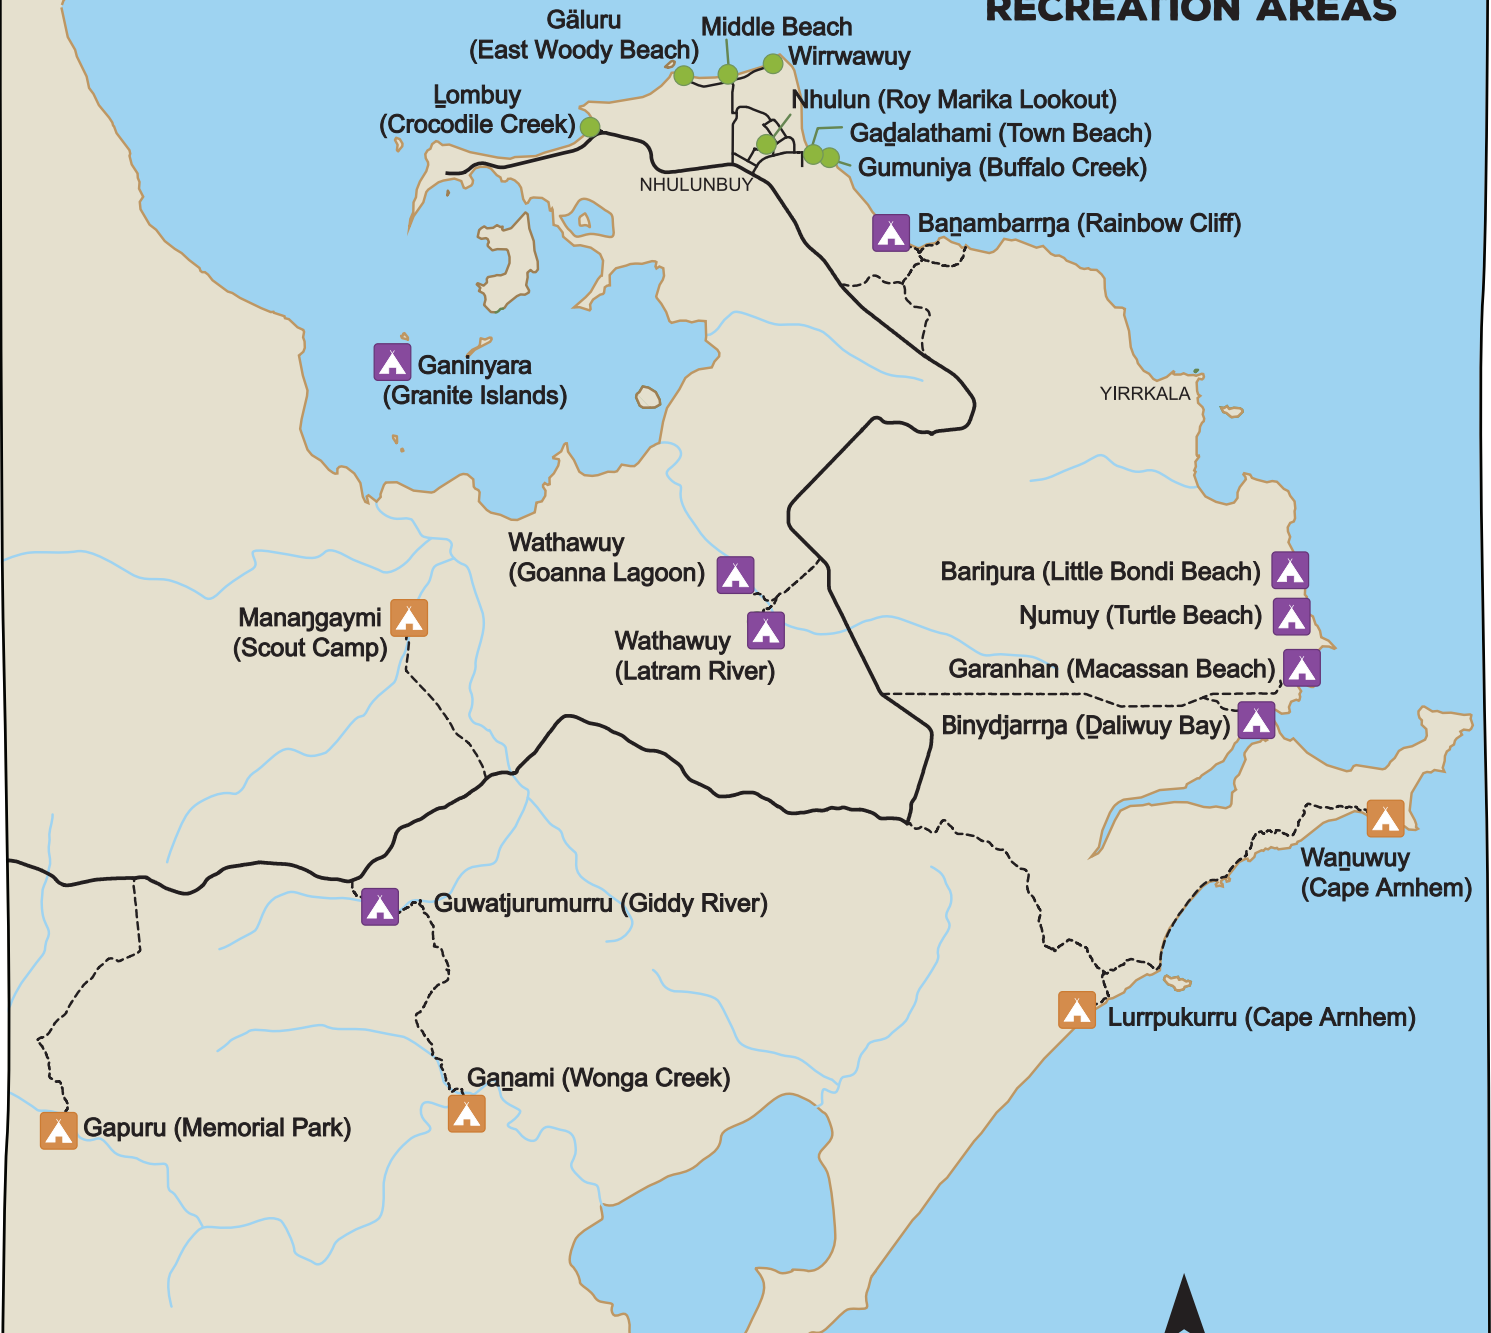

DHIMURRU RECREATION AREAS

LEGEND

- Day use
- ▲ Camping and day use
- ▲ Access by campers only
- Main road
- - - Access track (4WD only)

A VISITOR ACCESS PERMIT is required to use Dhimurru Recreation Areas.

Campers also need a **CAMPING PERMIT** purchased in advance.

Visit www.dhimurru.com.au to get your permits.

ALL TRAVELLERS MUST FOLLOW DESIGNATED ACCESS TRACKS.